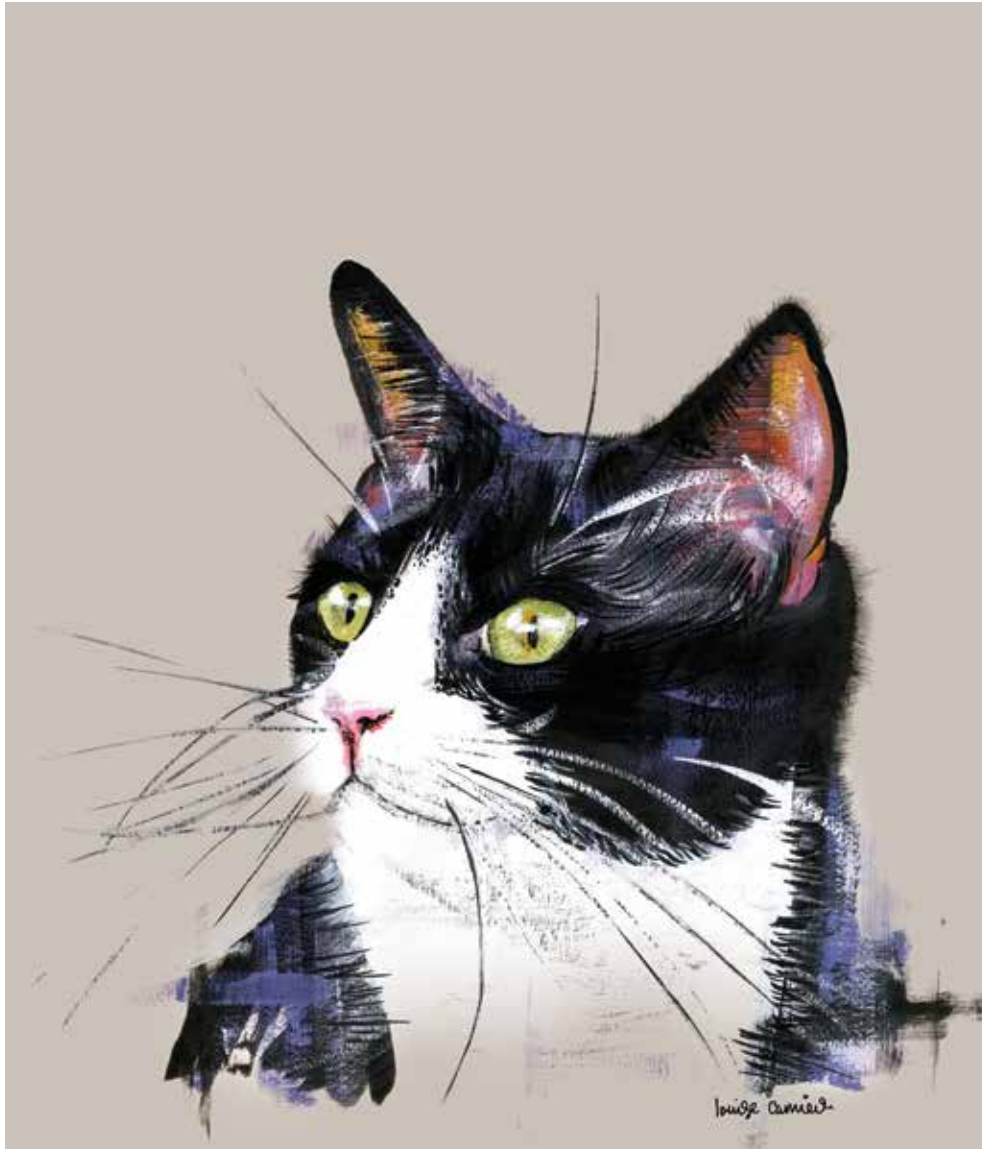

Solomon's Seal And Trees Surface Pattern Design

Ink study of Solomon's Seal (for a surface pattern design) and detail of a new trees surface pattern design.

An exhibition of art by **JACK RUSSELL**

Former England and Gloucestershire cricketer