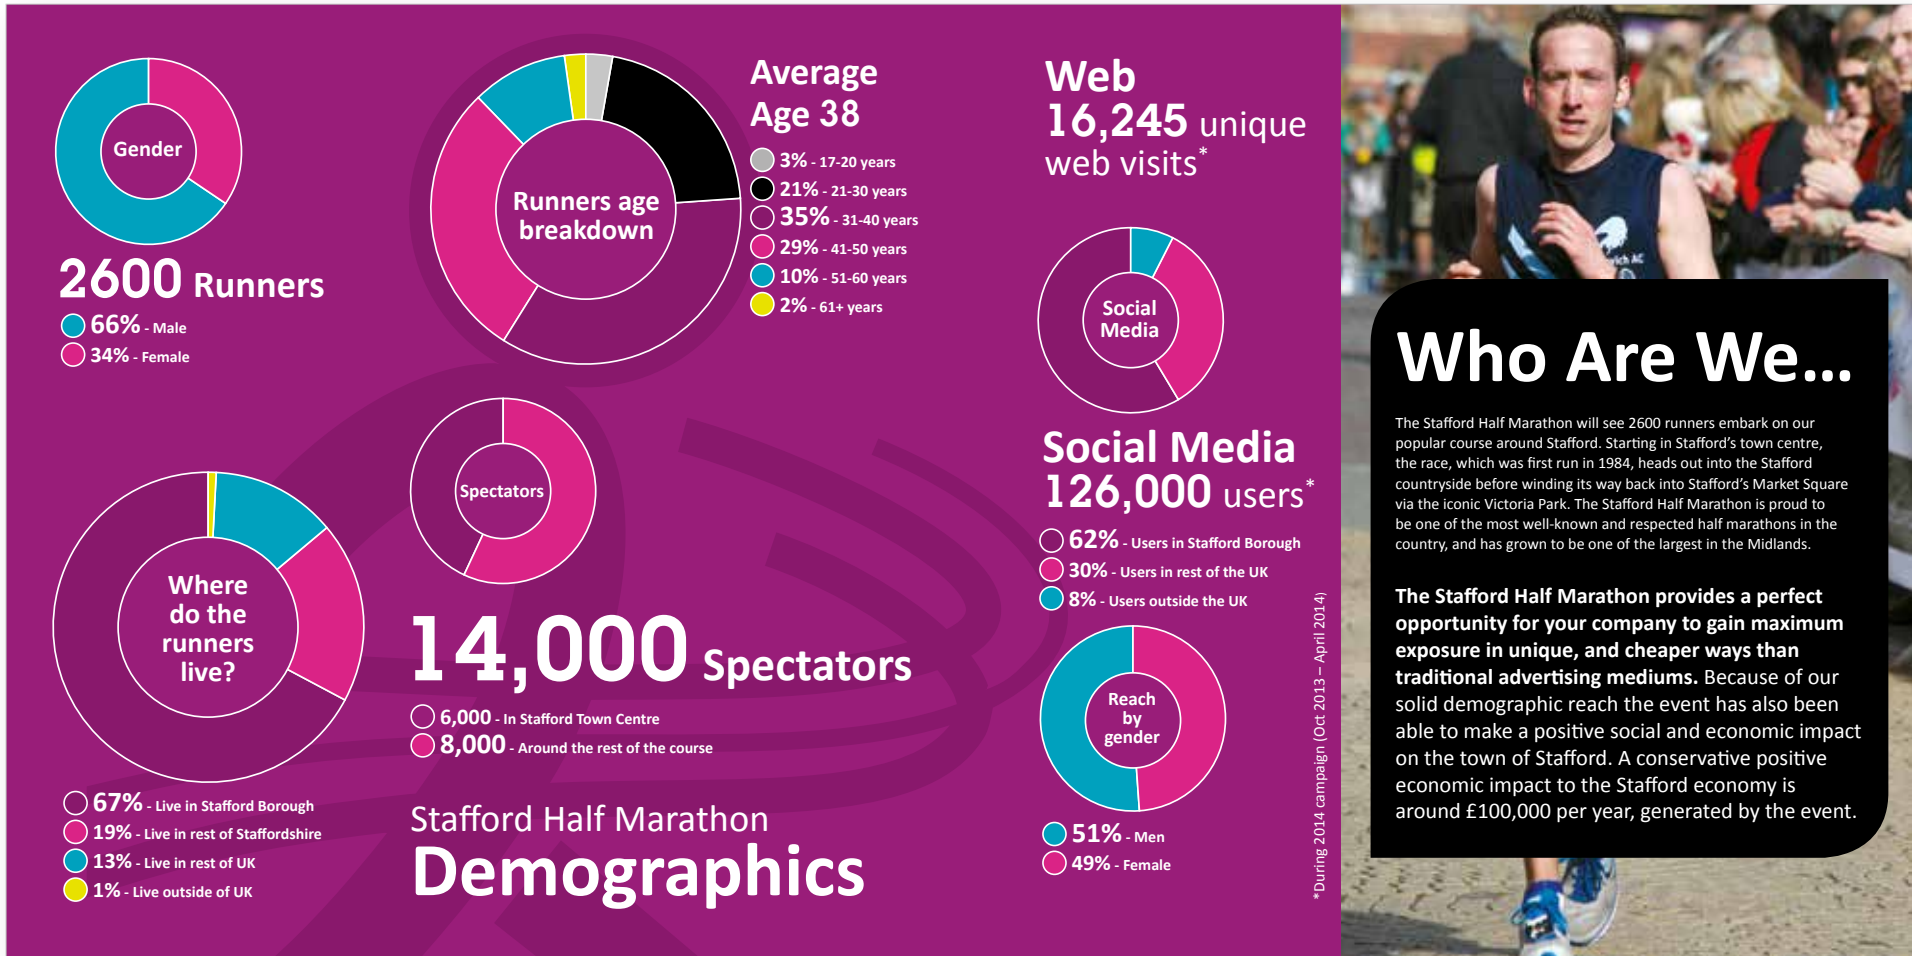

The University Of Wolverhampton Crest Redraw

Detail showing Thomas Telford's face from the hand-painted original (left) and as redrawn in the new vector based file (right).

The University Of Wolverhampton Crest Redraw

Detail of the helmet and a small section of the mantling.

Stafford Half Marathon Sponsorship Booklet

The Stafford Borough Council Leisure and Culture marketing team used their data to present an excellent case for prospective sponsors of this popular event. My brief was to translate this into a form which was impactful and which clearly showed the opportunity. The infographic shown was developed to showcase the key facts and figures of their demographic. The styling featured elements of both the main Leisure and Culture branding and Half Marathon event branding.

Stafford 10K Infographics For Social Media and Print

The infographic (right) and individual social media posts (one of which is shown left) were created to generate further interest in this popular event by showcasing some of the facts and figures gathered by the marketing team.

Solomon's Seal And Trees Surface Pattern Design

Ink study of Solomon's Seal (for a surface pattern design) and detail of a new trees surface pattern design.

An exhibition of art by **JACK RUSSELL**

Former England and Gloucestershire cricketer