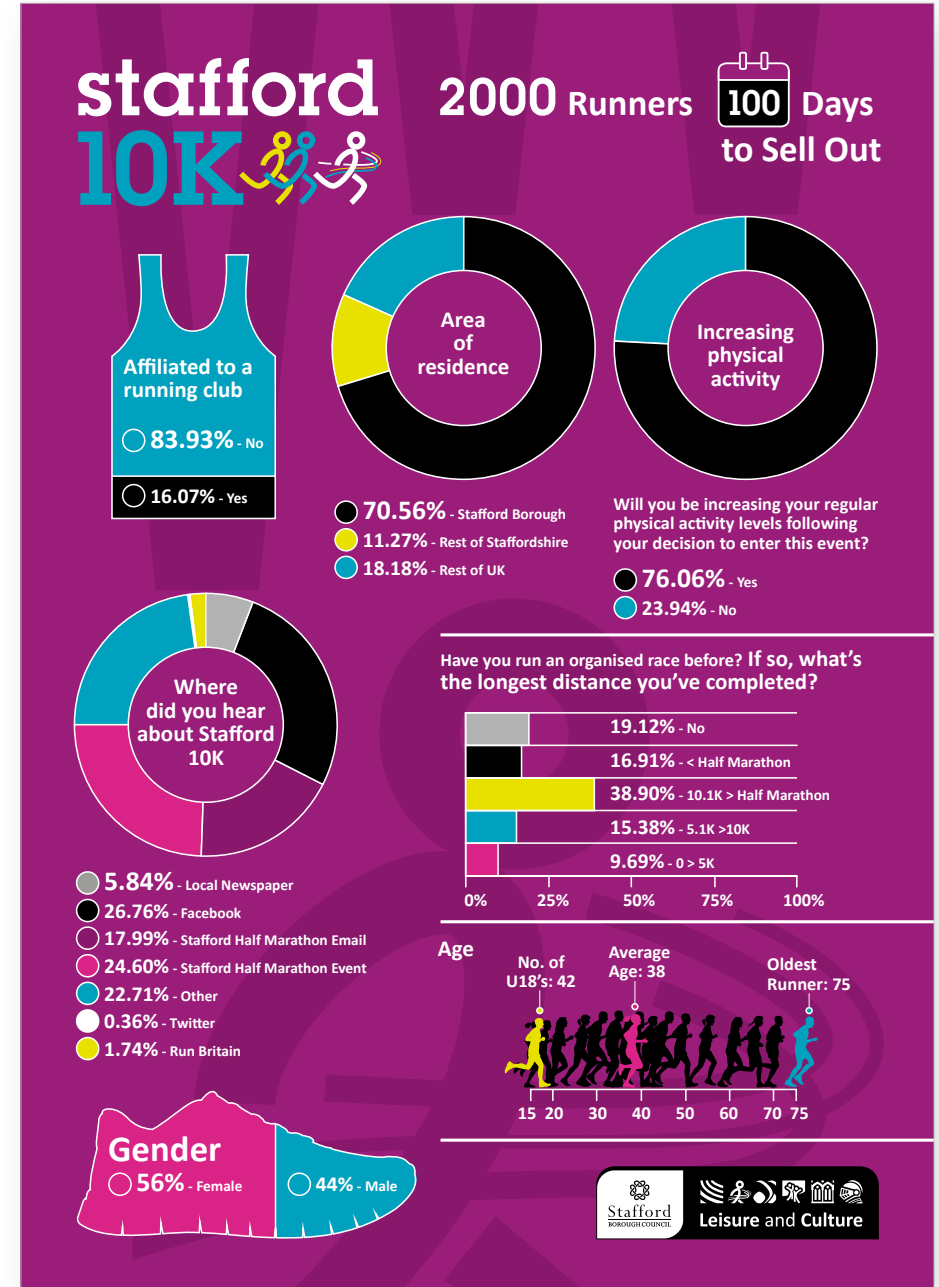

Detail of the helmet and a small section of the mantling.

Stafford Half Marathon Sponsorship Booklet

The Stafford Borough Council Leisure and Culture marketing team used their data to present an excellent case for prospective sponsors of this popular event. My brief was to translate this into a form which was impactful and which clearly showed the opportunity. The infographic shown was developed to showcase the key facts and figures of their demographic. The styling featured elements of both the main Leisure and Culture branding and Half Marathon event branding.

Stafford 10K Infographics For Social Media and Print

The infographic (right) and individual social media posts (one of which is shown left) were created to generate further interest in this popular event by showcasing some of the facts and figures gathered by the marketing team.