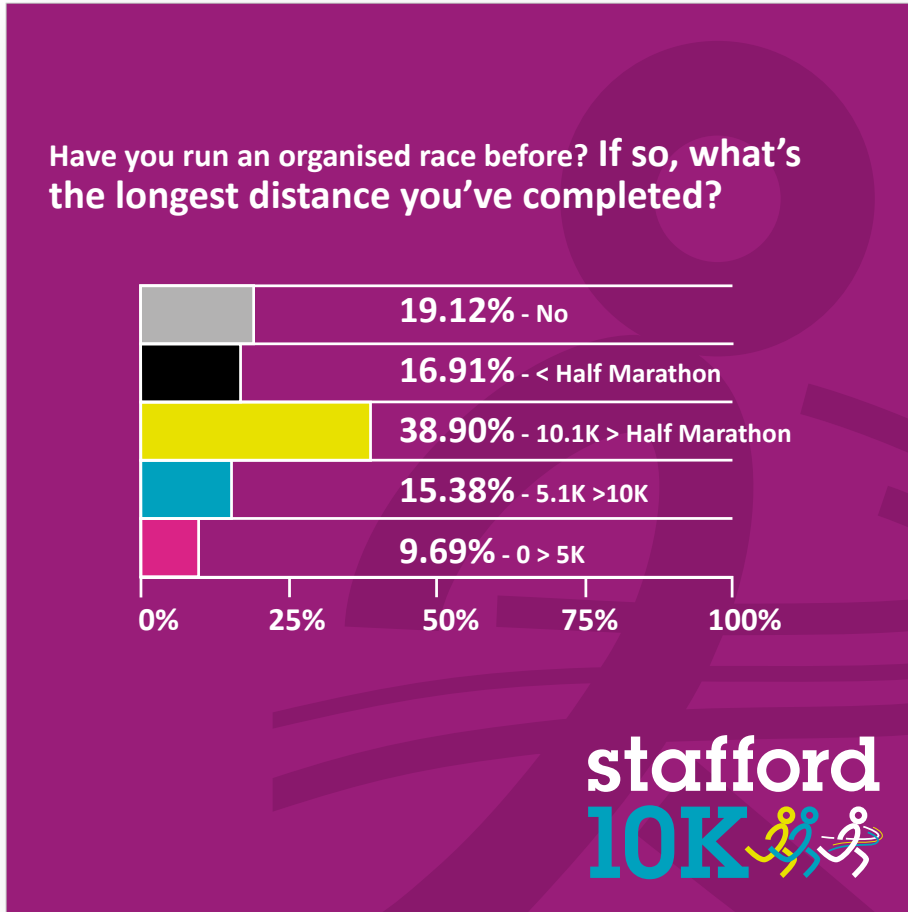

The University Of Wolverhampton Crest Redraw

Detail showing Thomas Telford's face from the hand-painted original (left) and as redrawn in the new vector based file (right).

The University Of Wolverhampton Crest Redraw

Detail of the helmet and a small section of the mantling.

Stafford Half Marathon Sponsorship Booklet

The Stafford Borough Council Leisure and Culture marketing team used their data to present an excellent case for prospective sponsors of this popular event. My brief was to translate this into a form which was impactful and which clearly showed the opportunity. The infographic shown was developed to showcase the key facts and figures of their demographic. The styling featured elements of both the main Leisure and Culture branding and Half Marathon event branding.

Stafford 10K Infographics For Social Media and Print

The infographic (right) and individual social media posts (one of which is shown left) were created to generate further interest in this popular event by showcasing some of the facts and figures gathered by the marketing team.